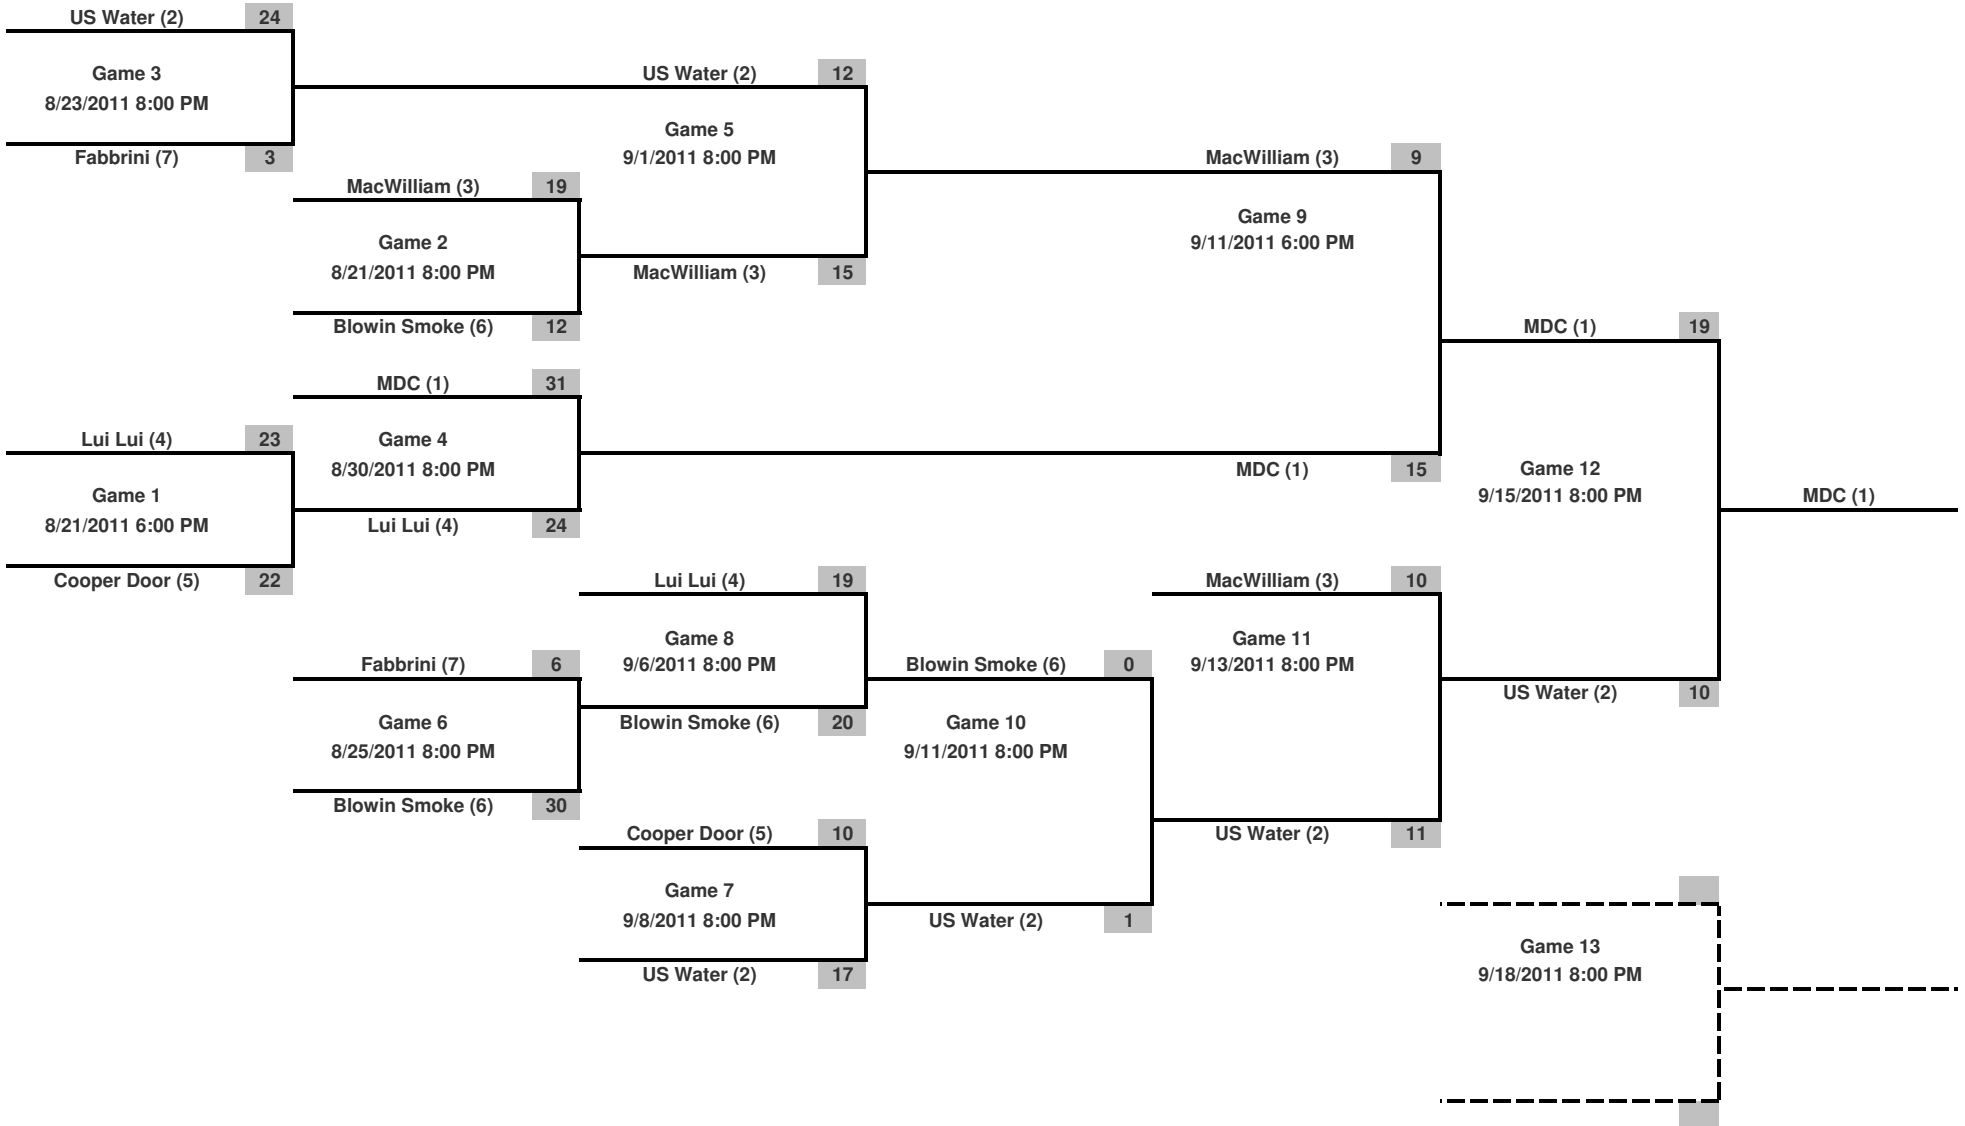

ALL GAMES AT CHUBBUCK UNLESS OTHERWISE NOTED

Teams	#
MDC (1)	1
US Water (2)	2
MacWilliam (3)	3
Lui Lui (4)	4
Cooper Door (5)	5
Blowin Smoke (6)	6
Fabbrini (7)	7